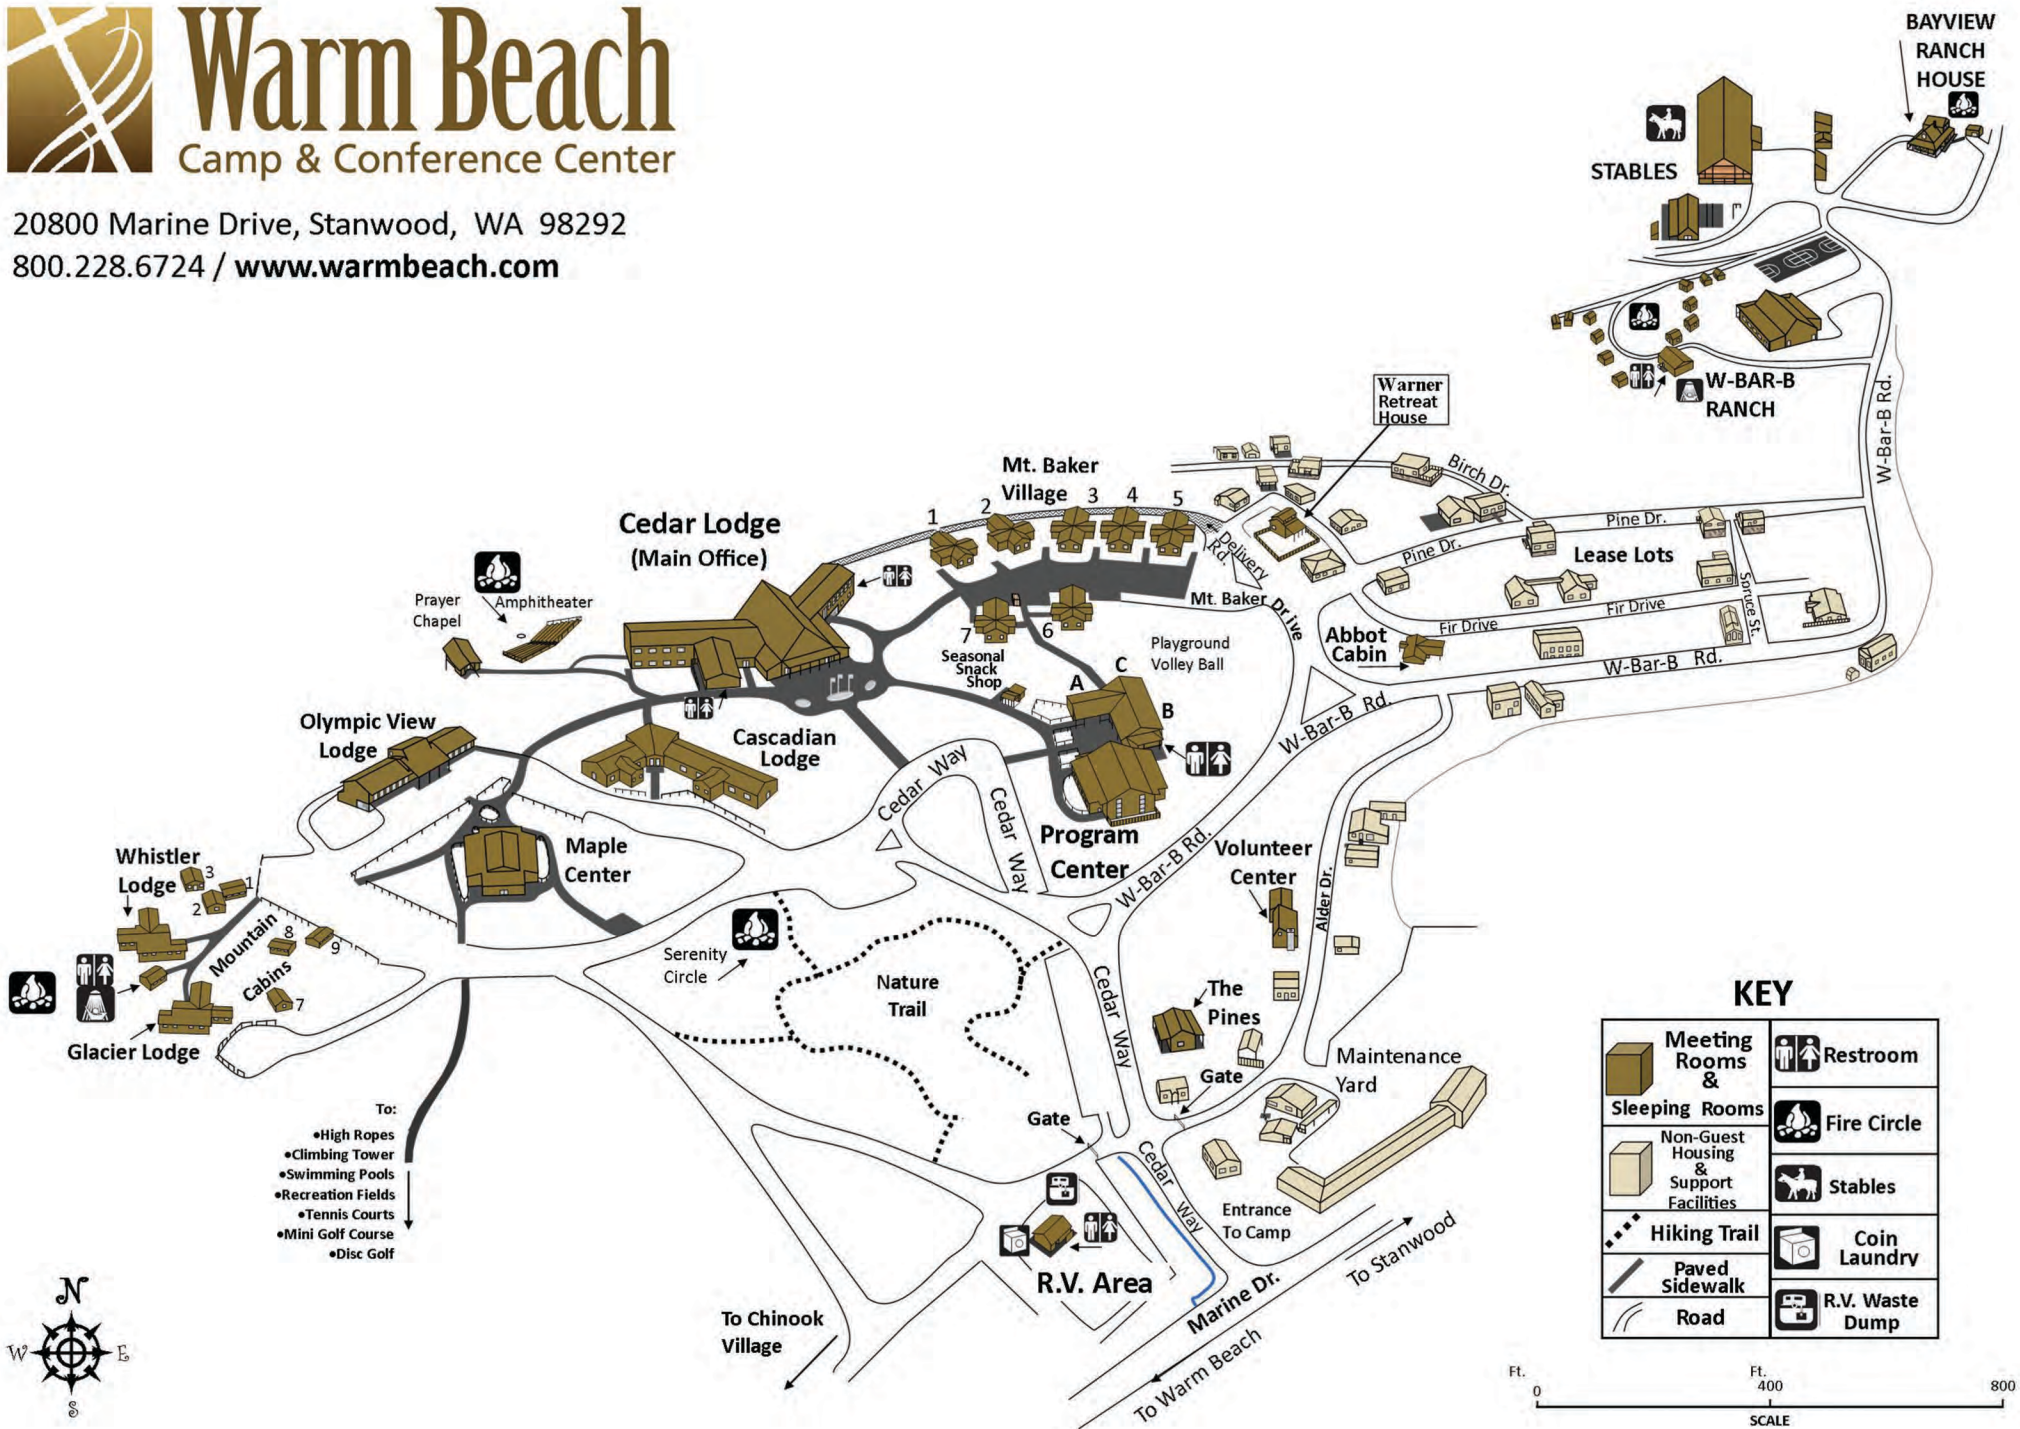

Warm Beach

Camp & Conference Center

20800 Marine Drive, Stanwood, WA 98292
800.228.6724 / www.warmbeach.com

1. To:
2. High Ropes
   - Climbing Tower
   - Swimming Pools
   - Recreation Fields
   - Tennis Courts
   - Mini Golf Course
   - Disc Golf

KEY

	Meeting Rooms & Sleeping Rooms		Restroom
	Non-Guest Housing & Support Facilities		Fire Circle
	Hiking Trail		Stables
	Paved Sidewalk		Coin Laundry
	Road		R.V. Waste Dump