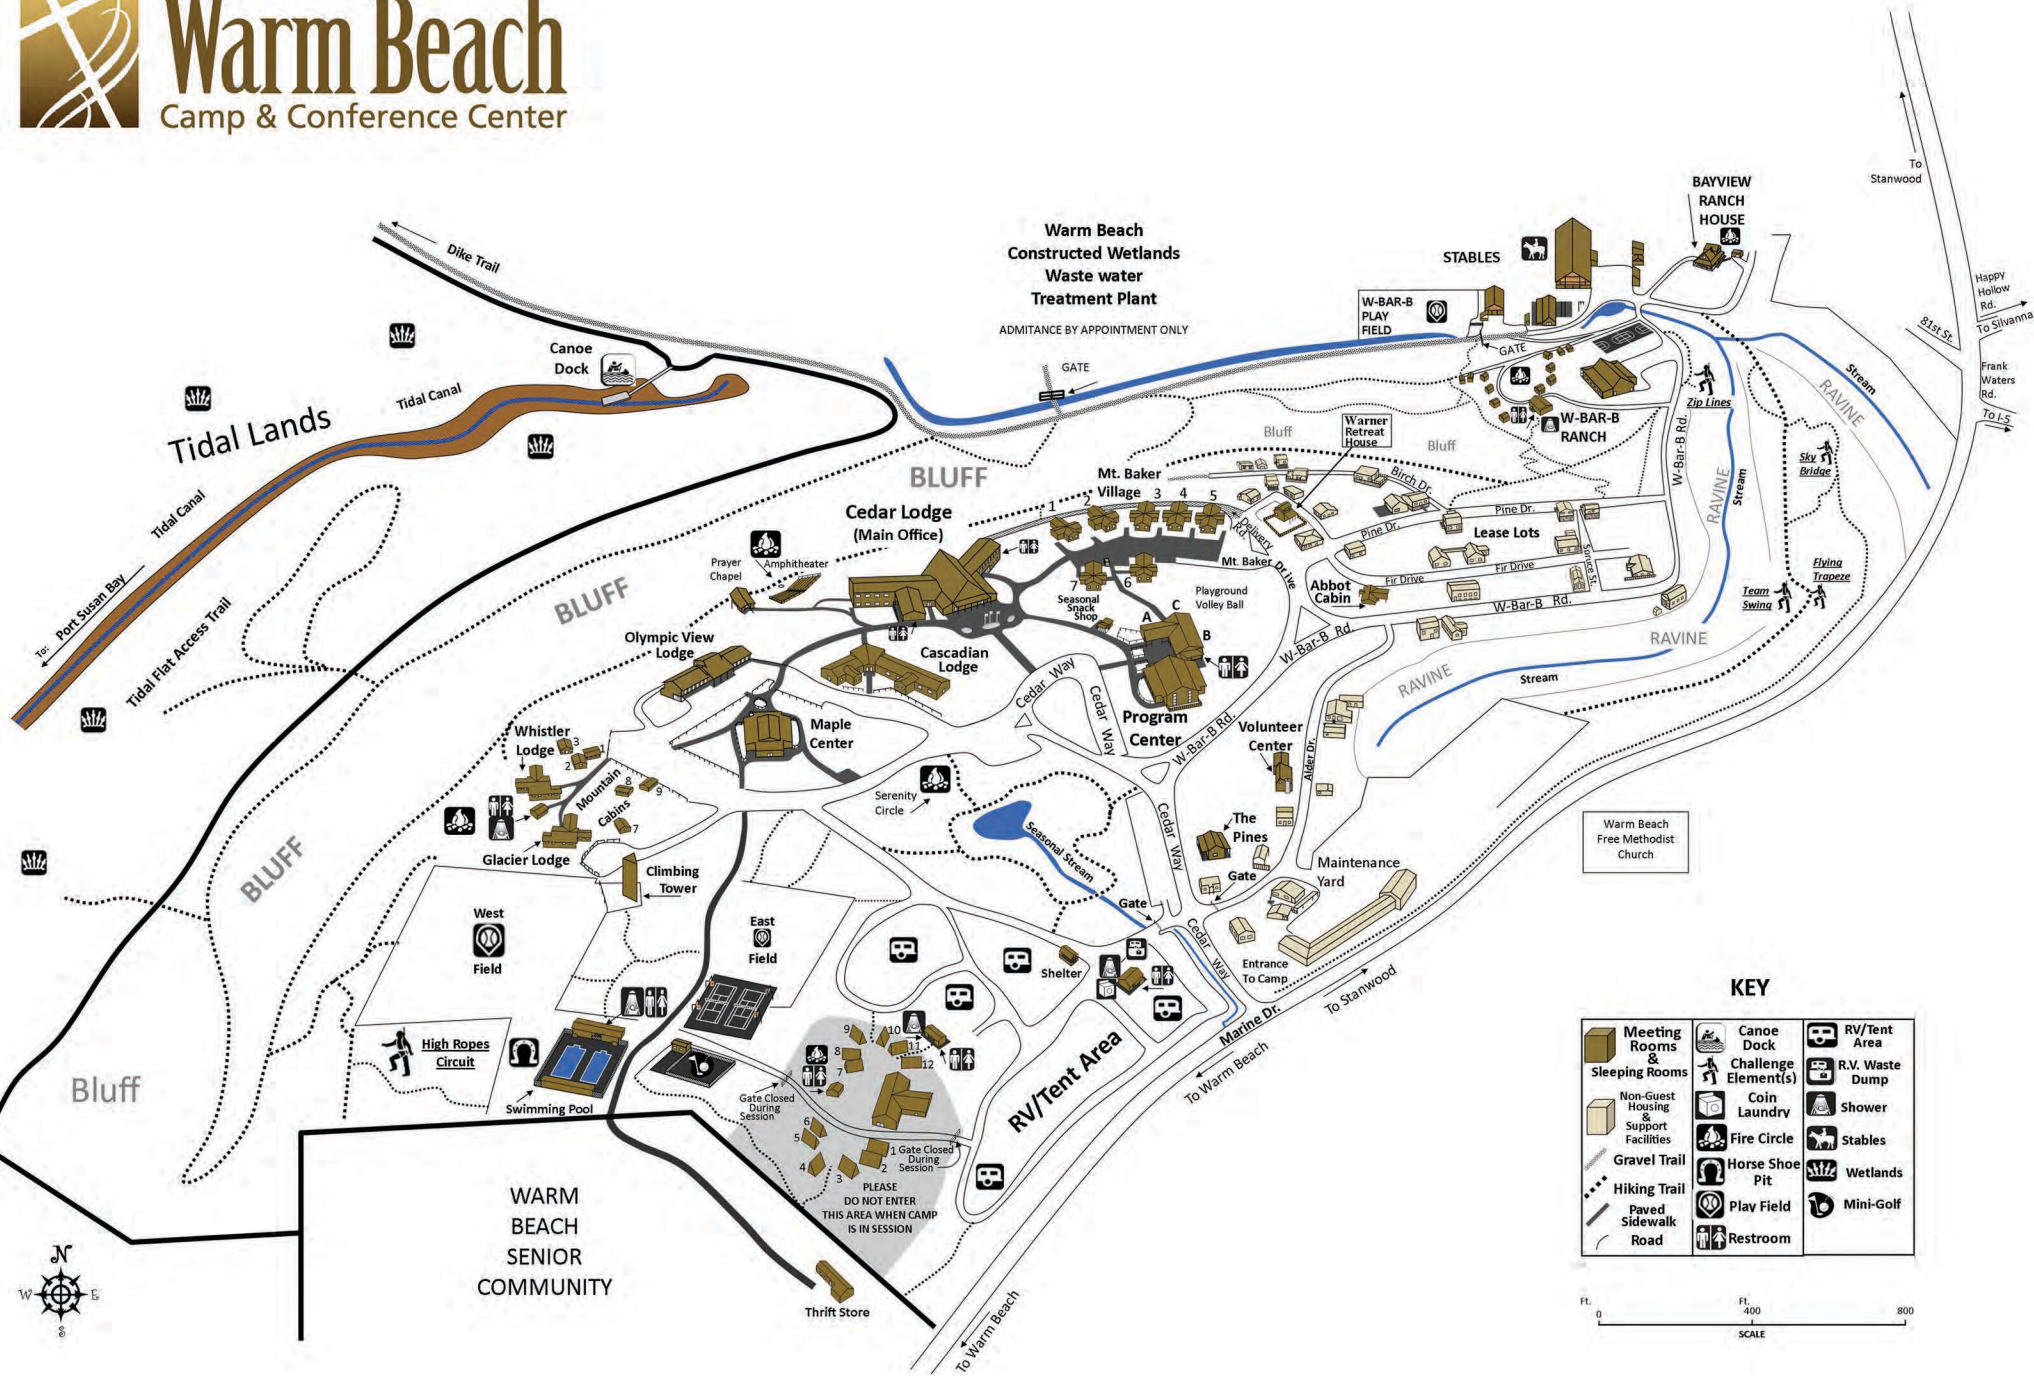

Canoe Dock

Check in here

Stables

Bayview
Retreat
House

Amphitheater

Olympic View Lodge

Prayer
Chapel

Dining

KEY

	Meeting Rooms & Sleeping Rooms		Restroom
	Non-Guest Housing & Support Facilities		Fire Circle
	Hiking Trail		Stables
	Paved Sidewalk		Coin Laundry
	Road		R.V. Waste Dump

Warm Beach

Camp & Conference Center

KEY

Meeting Rooms & Sleeping Rooms	Canoe Dock	RV/Tent Area
Non-Guest Housing & Support Facilities	Challenge Element(s)	R.V. Waste Dump
Gravel Trail	Coin Laundry	Shower
Hiking Trail	Fire Circle	Stables
Paved Sidewalk	Horse Shoe Pit	Wetlands
Road	Play Field	Mini-Golf
	Restroom	