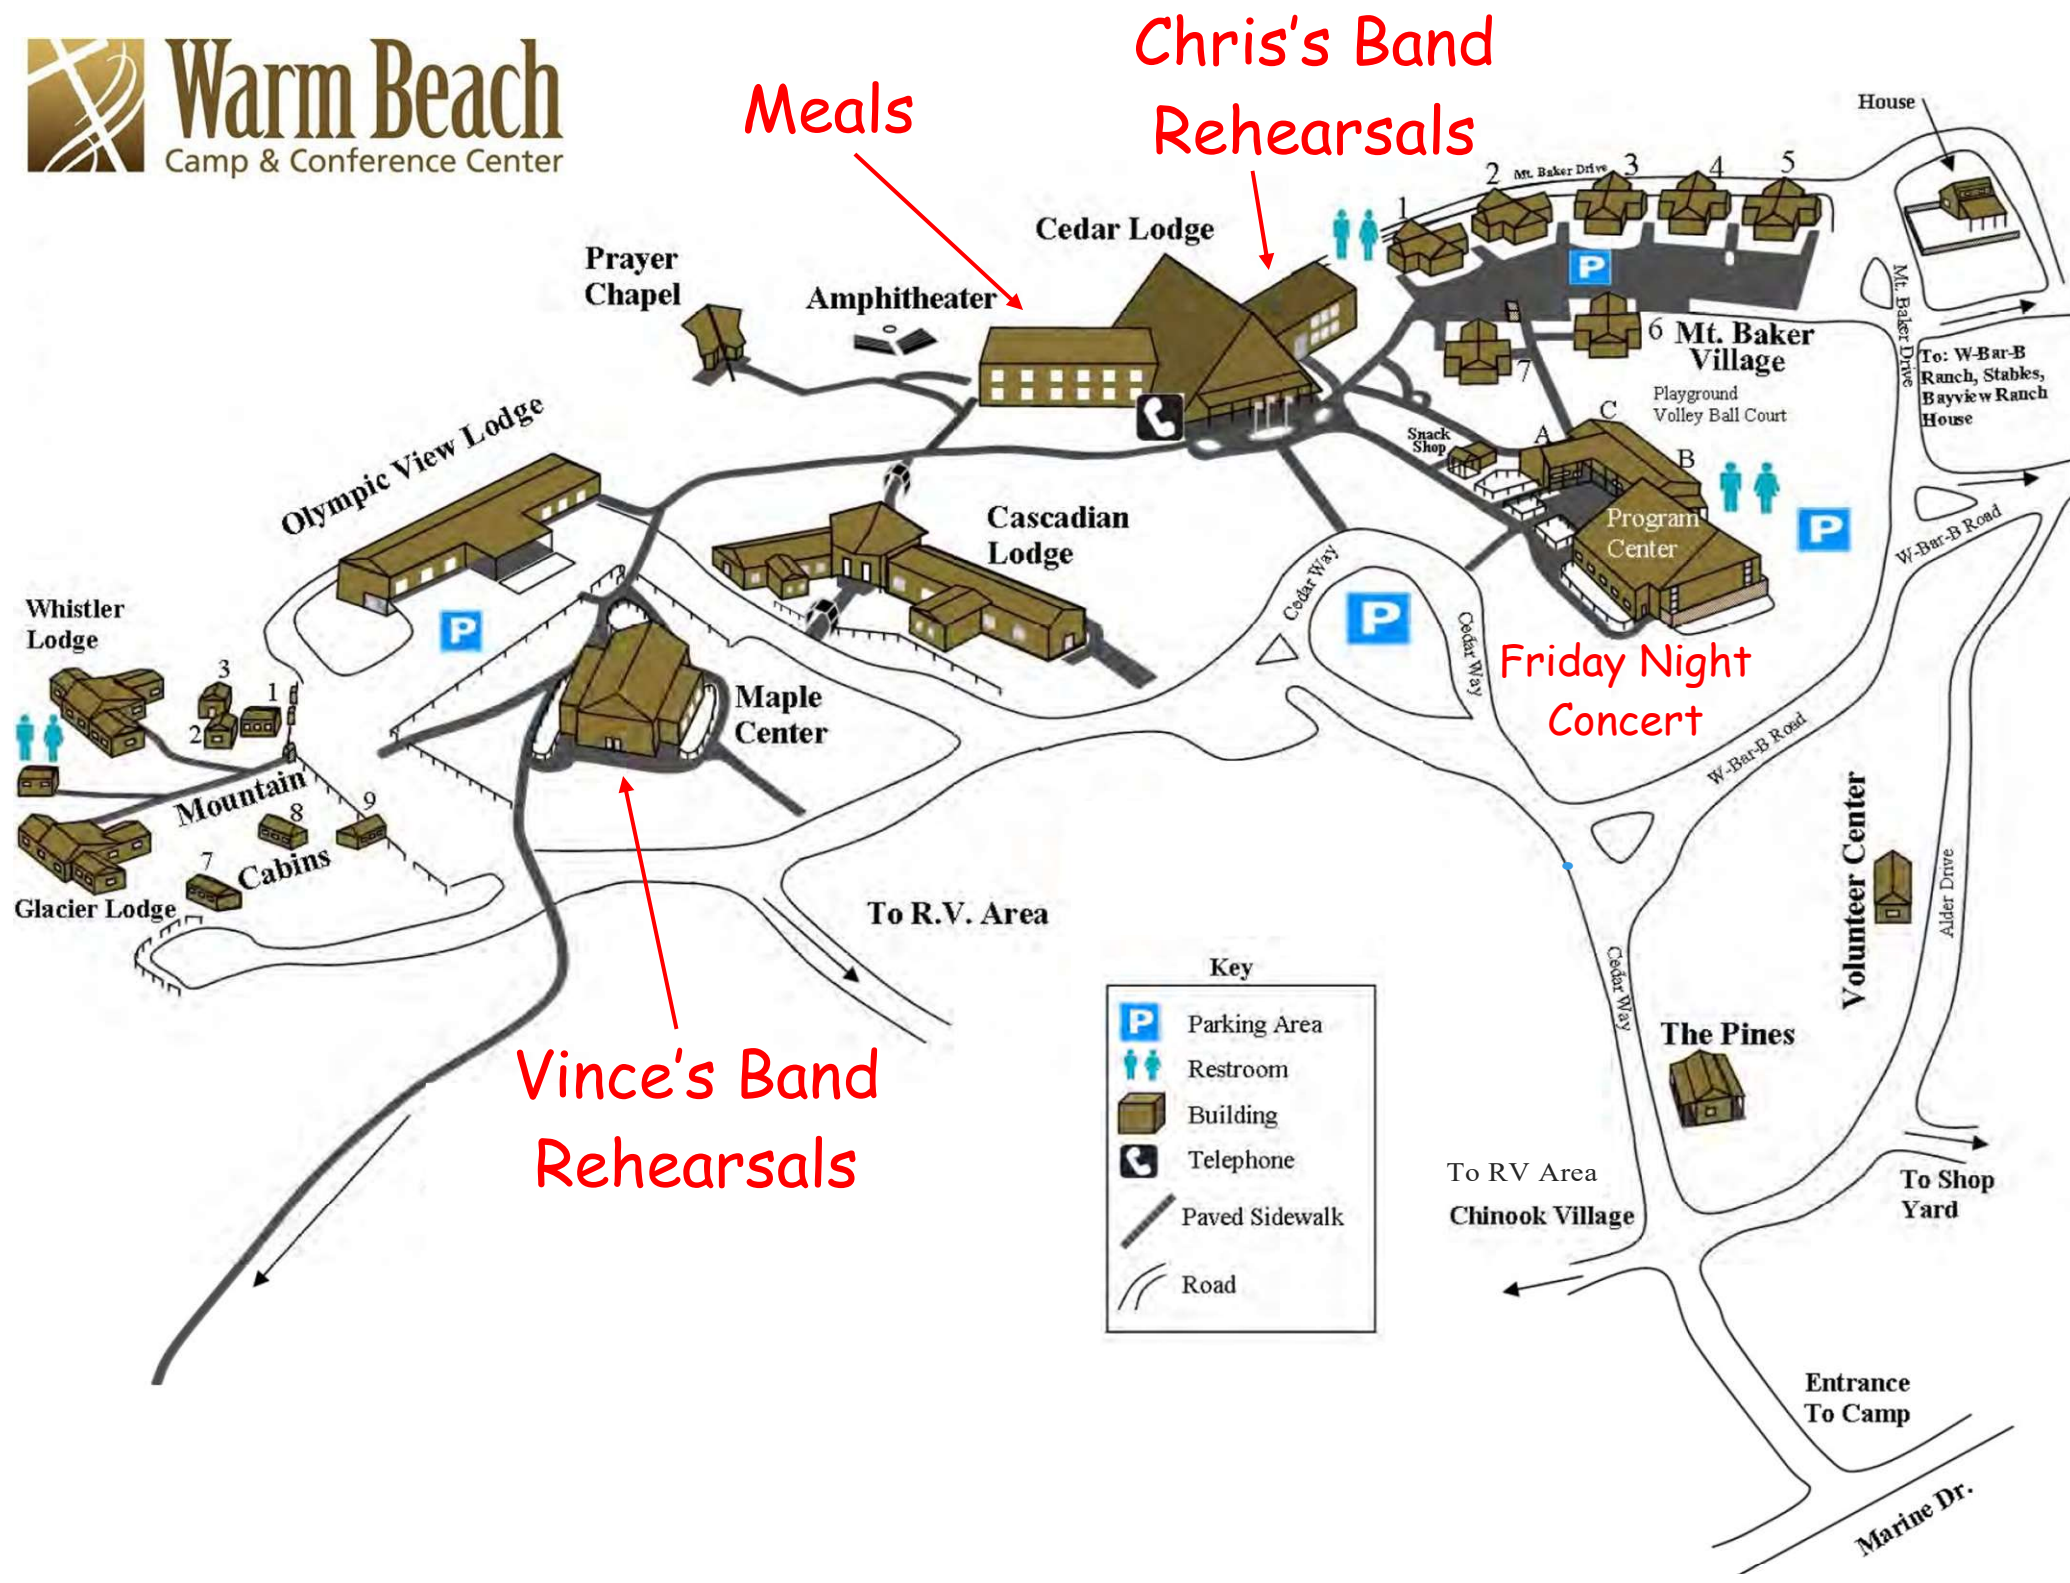

Canoe Dock

Check in here

Stables

Bayview
Retreat
House

Amphitheater

Olympic View Lodge

Prayer
Chapel

Dining

Climbing
Tower

Mini-golf

The Grove

1 2 3 4

Campground

Meals

Chris's Band Rehearsals

Vince's Band Rehearsals

KEY

	Meeting Rooms & Sleeping Rooms		Restroom
	Non-Guest Housing & Support Facilities		Fire Circle
	Hiking Trail		Stables
	Paved Sidewalk		Coin Laundry
	Road		R.V. Waste Dump

Warm Beach

Camp & Conference Center

KEY

Meeting Rooms & Sleeping Rooms	Canoe Dock	RV/Tent Area
Non-Guest Housing & Support Facilities	Challenge Element(s)	R.V. Waste Dump
Gravel Trail	Coin Laundry	Shower
Hiking Trail	Fire Circle	Stables
Paved Sidewalk	Horse Shoe Pit	Wetlands
Road	Play Field	Mini-Golf
	Restroom	