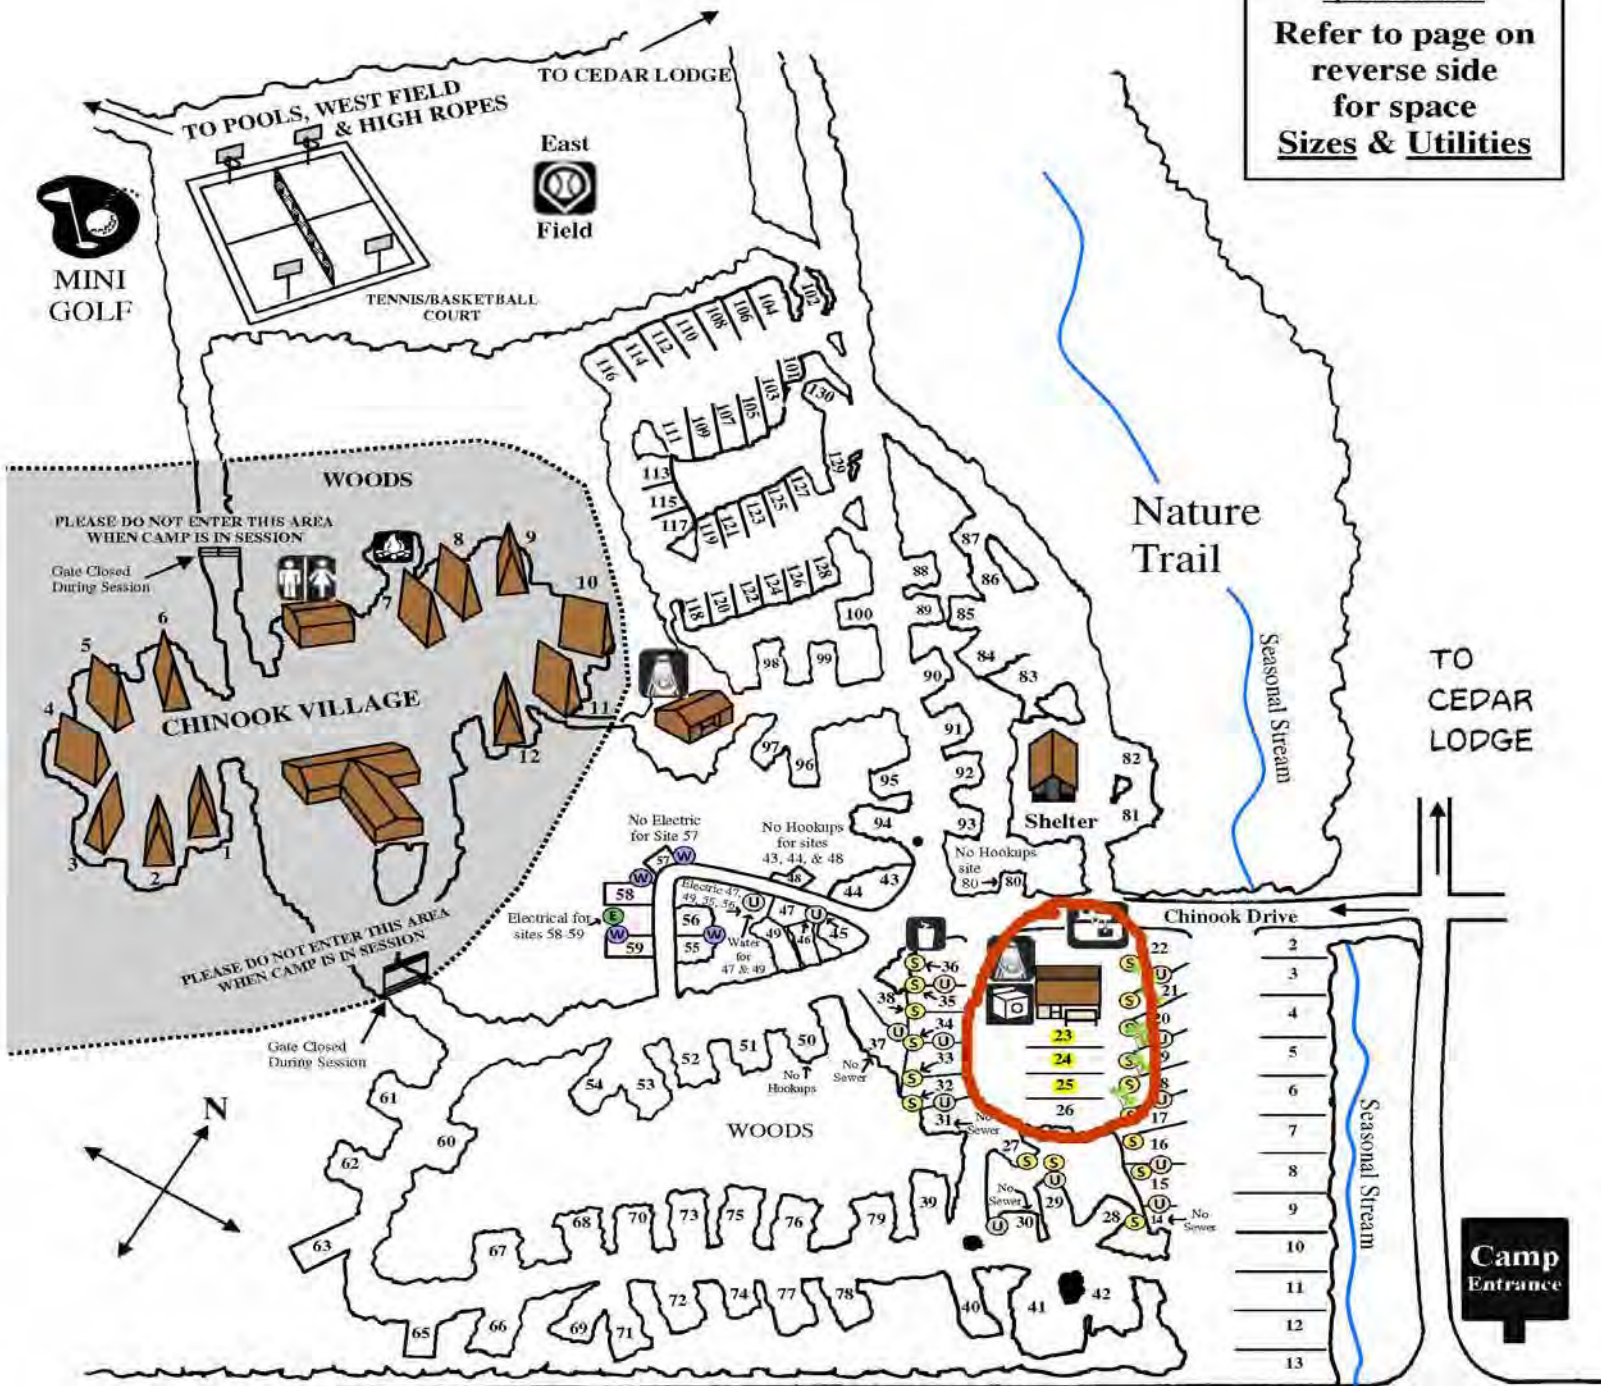

For RV Musicians

NWBB has RV sites # 23 - 26 reserved for our use.

Spaces & Utilities
Refer to page on reverse side for space Sizes & Utilities

R.V./Tent Site	Showers	Coin Laundry	Play Field	Sewer Hookup	Electricity & Water Only	Tree
Restroom W/out Shower	Trash Bin	R.V. Waste Dump	Trinity Fire Circle	Water Hookup	Electricity Hookup	

- Please note that sizes and utilities in some sites are not easily accessible.
- Please have extra long electrical cable(s), Water Hose(s), & Sewer Hose(s).
- Sites 17-20, 27, 29, & 32 have Sewer hookups that are higher in elevation than the actual R/V Site.
- Sites 14-22 are uneven & awkward (due to trees and small hill), positioning your R/V according to the angles on the map will help solve some of the space/leveling issues there.
- Refer to the map to see which sewer hookups belong to which sites. This will help avoid confusion with your neighbors.
- No Pets Allowed
- You will notice some sites have Length by Width measurement. (L(ft) X W(ft))
- W=Water, E=Electric, S=Sewer (Utility definition)